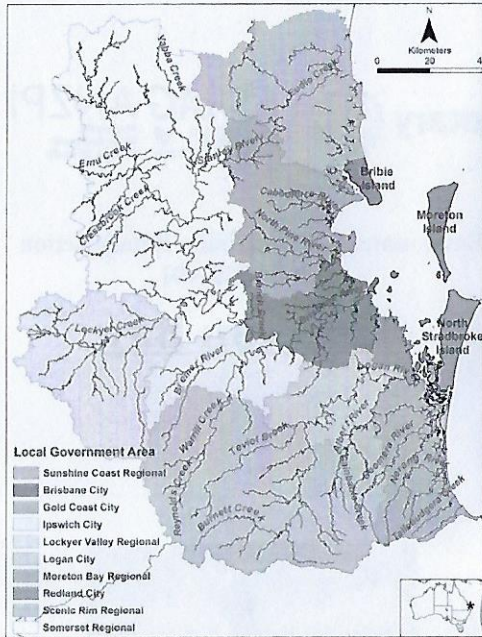

Moreton Bay

Australian Pelican
Pelecanus conspicillatus

ESRAG.MoretonBay@gmail.com
P O Box 49, Margate, QLD 4109
Supporting the ENVIRONMENT

ESRAG Moreton Bay is for the protection of the Moreton Bay Marine Park.

The MBMP is federally protected via the Ramsar Convention on Wetlands to which Australia is a signatory. Australia is also a party to the Convention on the Conservation of Migratory Species of Wild Animals. Together these provide protection for the rich diversity of life found within the Moreton Bay Marine Park (MBMP). They also enrich outcomes for human recreational activities and enhance the livability of the region, and the catchments and waterways that feed into Moreton Bay. The above map—courtesy of The Moreton Bay Foundation, demonstrates the area of interest for our chapter

Fun Fact: The Coral Reefs of Moreton Bay are more diverse than the Caribbean